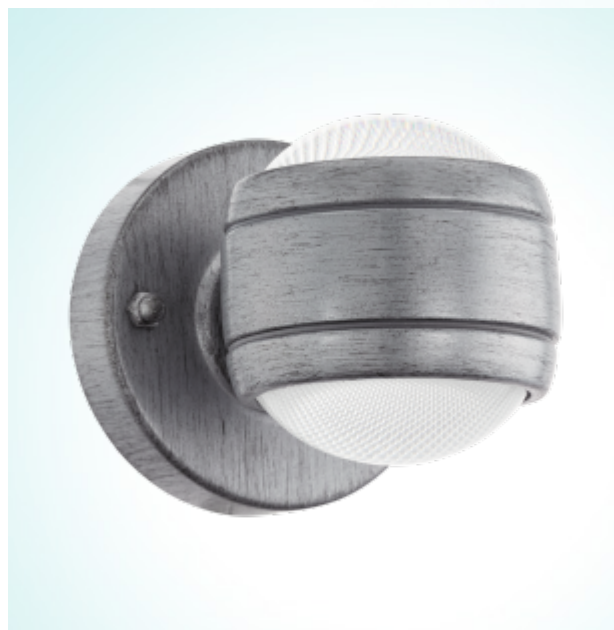

96267

SESIMBA

General Information

Article: 96267
Lighting Type: wall luminaire
EAN Code: 9002759962678

Dimensions

Depth: 110 mm
Height: 110 mm
Overhang: 140 mm
Weight: 0.858 kg

Illuminant

Socket: LED
Illuminant: LED-MODUL
Delivery: incl.
Wattage: 2x 3,7W
Luminous Flux: 560 lm
Luminous Colour: 3000K warm white
Average Lifetime: 25,000 h
LED changeable: yes
Energy Efficiency: A+

Material & Colour

Enclosure Material: galvanized steel
Enclosure Colour: antique silver
Glass / Shade Material: plastic
Glass / Shade Colour: transparent

Technical Information

Protection Rating: IP44
Protection Class: 1
Line Voltage: 220-230V,50/60Hz
Operation Voltage: 220-230V,50/60Hz

LED

Technical changes reserved